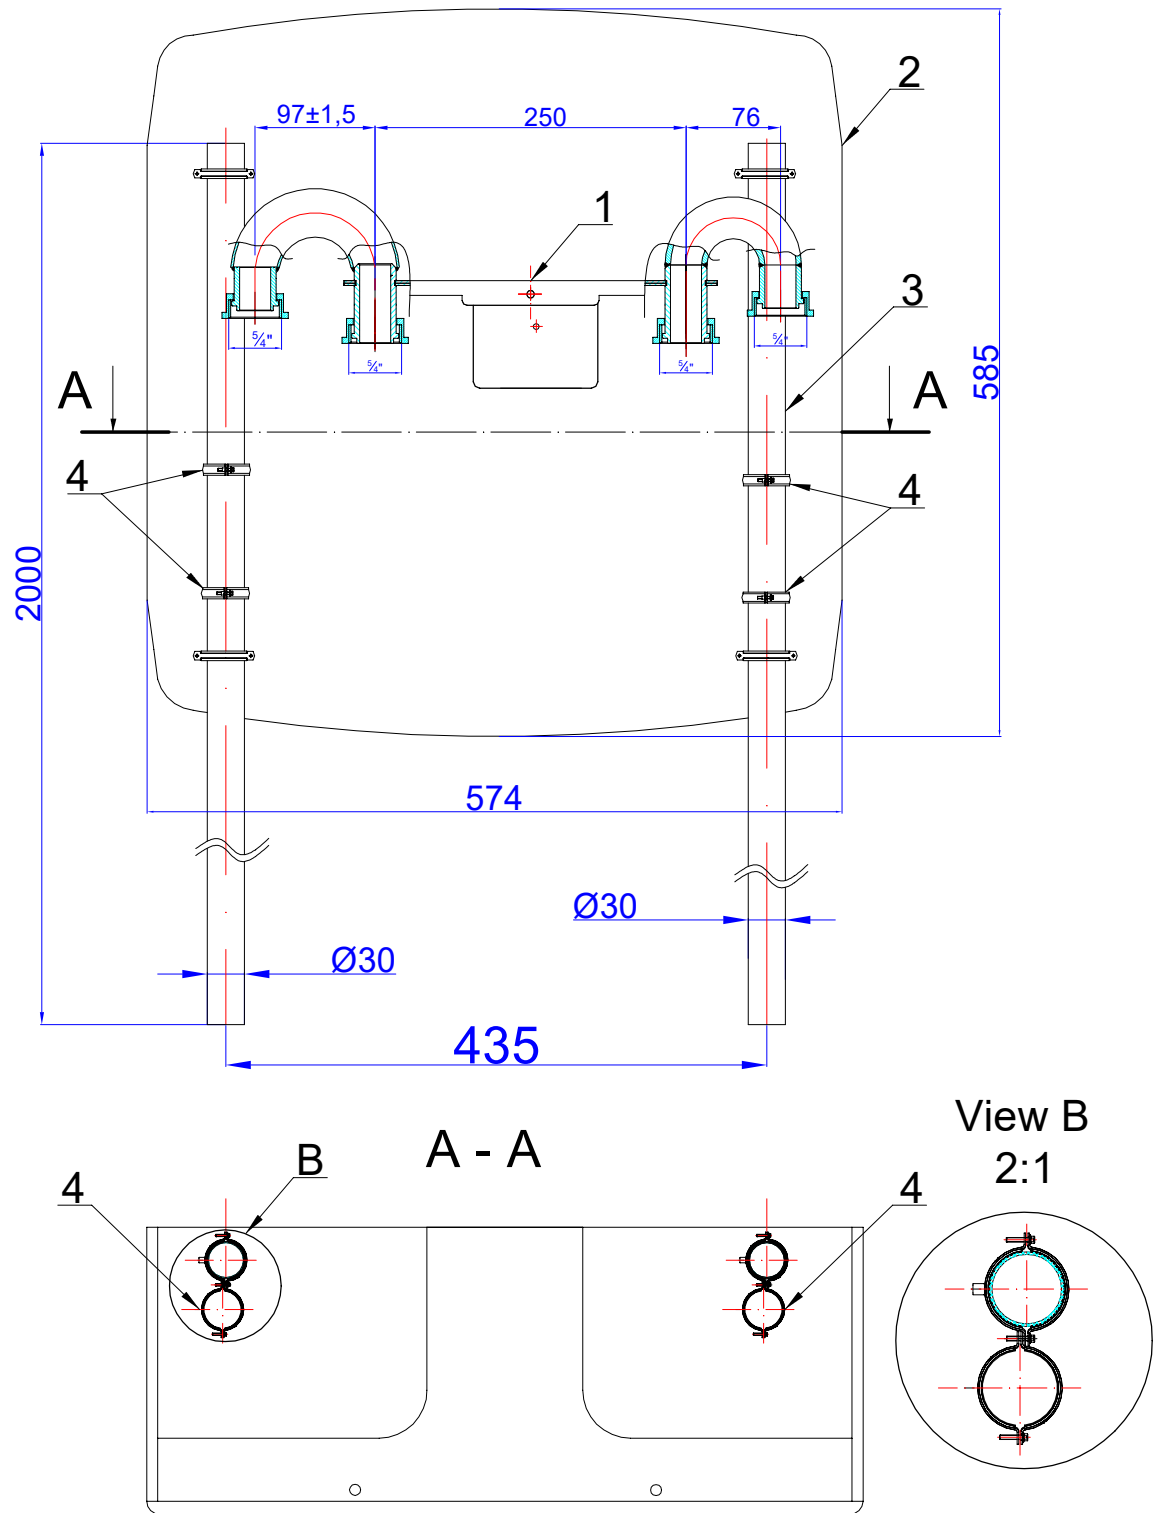

Name	Household installation set, 2 elbows		Index	07-10-HU00-01	CODE
			AT/Norm		
Individual/Catalog	Prototype/Production		Date	22-01-2020	
Additional information	EXPORT, Hungary, EON		Drawn by	A. Prech	

Id	Name	Qty	Qtty	Index
1	Gas meter bar G4/G6, 2 x elbow, span 250mm	1	pc	08-20-0004-85
2	Plastic gas cabinet 600x600x250 gray	1	pc	06-30-0570-23
3	Stand	1	set	06-90-0600-10
4	Brace	8	pcs	-